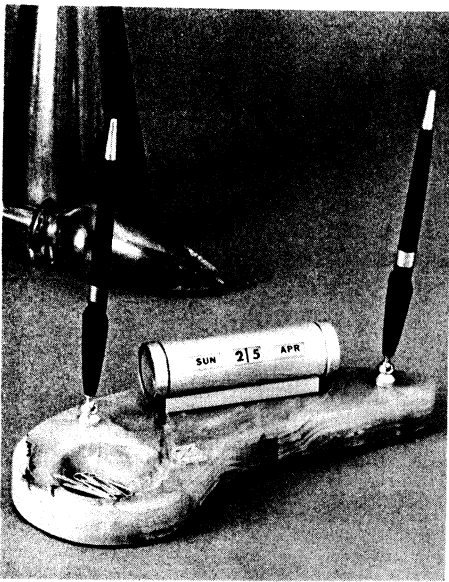

410RC - PEN BASE — DOUBLE PEN — TRAY
ROLL CALENDAR — FREE FORM